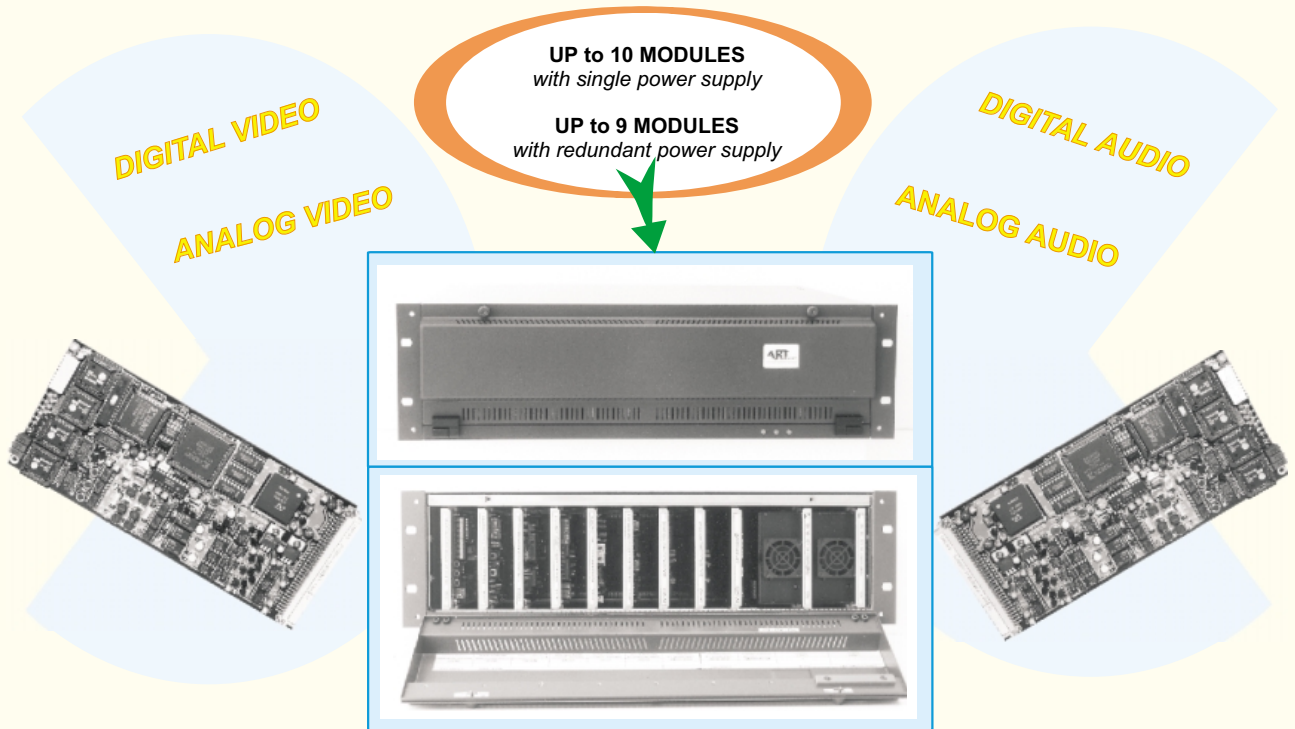

**19" 3U RACKFRAME**

3U Housing unit can accommodate up to ten A.R.T. modules

**RACK 3U**

**19" 3U Modular mounting frame**